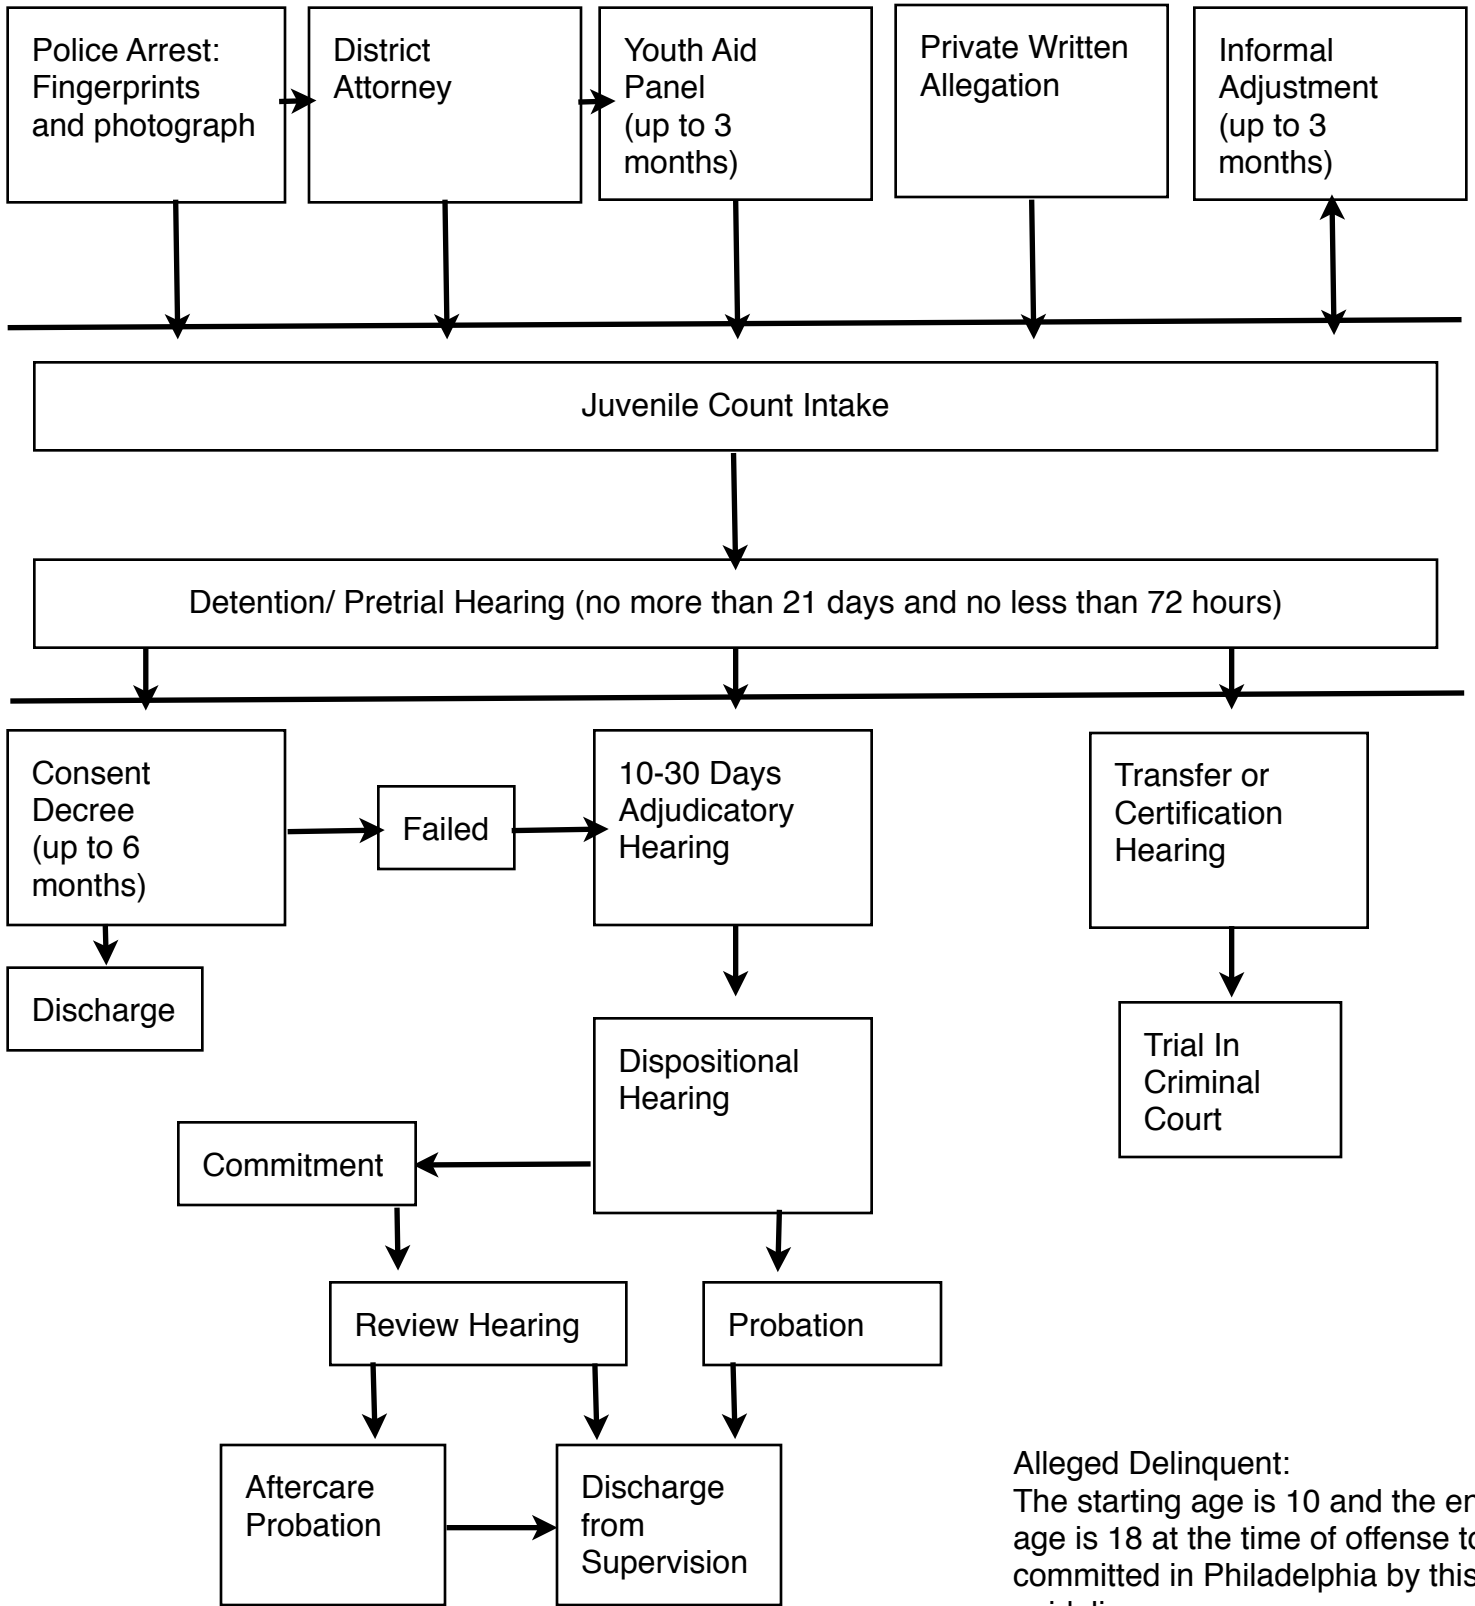

The Juvenile Justice System in Philadelphia

Alleged Delinquent:
 The starting age is 10 and the ending age is 18 at the time of offense to be committed in Philadelphia by this guideline