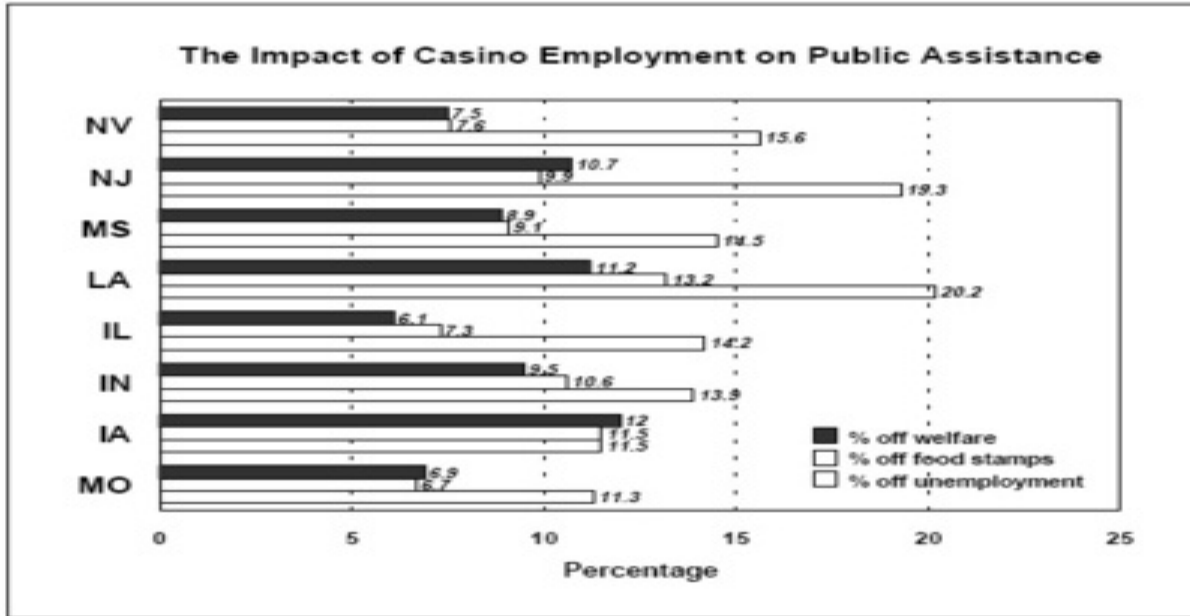

worked for? Now, where are you going to get a job? Just these little mistakes that people make can affect a whole community to becoming poor.

(Here's a graph that show the statistics of the people's wealth)

Should the casino be built or not is not the citizen's decision, but the government's. That doesn't mean that the citizens can't make a change. Most of the profit made from the casino goes to the government and it is also their decision for choosing what the money is going to be used on. So if a protest is not held, it is too late to save the community from a horrifying addiction that can change the city forever. [Here](#) is a story of a casino in Miami and also some more information on the casino's effect towards its community.

[Here](#) is a document that give you specific information/statistics about the effect the casino gave to certain people.

[Here](#) is another great resource to prove to you that not only we are being affected by the casino, but some celebrities are too.

[Bibliography](#)

Thank You for reading!