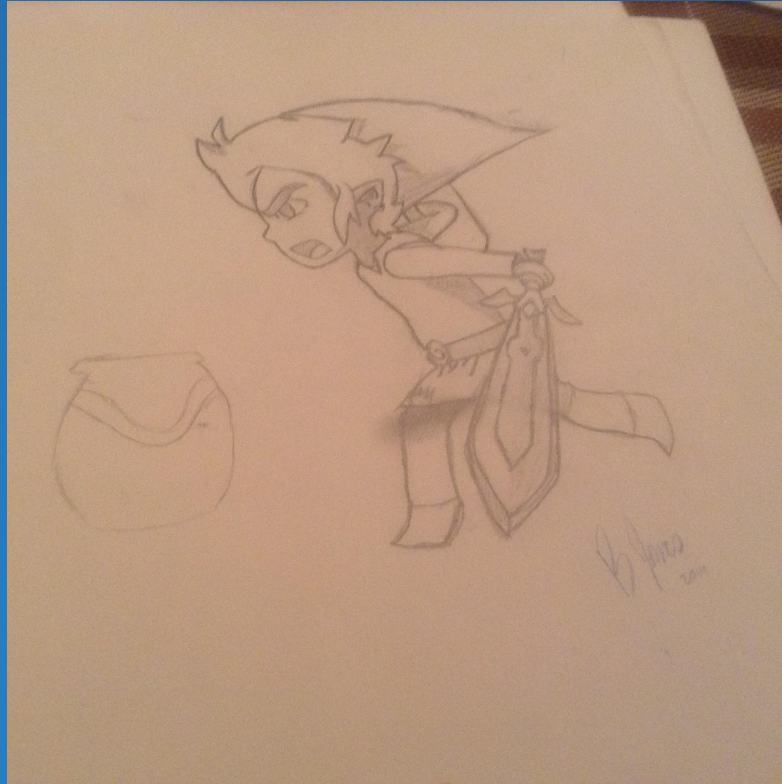

The image features a dark blue background with decorative geometric patterns on the left and right sides. These patterns consist of overlapping, colorful shapes in shades of yellow, magenta, cyan, and grey, arranged in a way that suggests movement and depth. The central text is written in a light cyan, cursive font.

# Brandon's Art Work

# My Tile sketch

My original picture