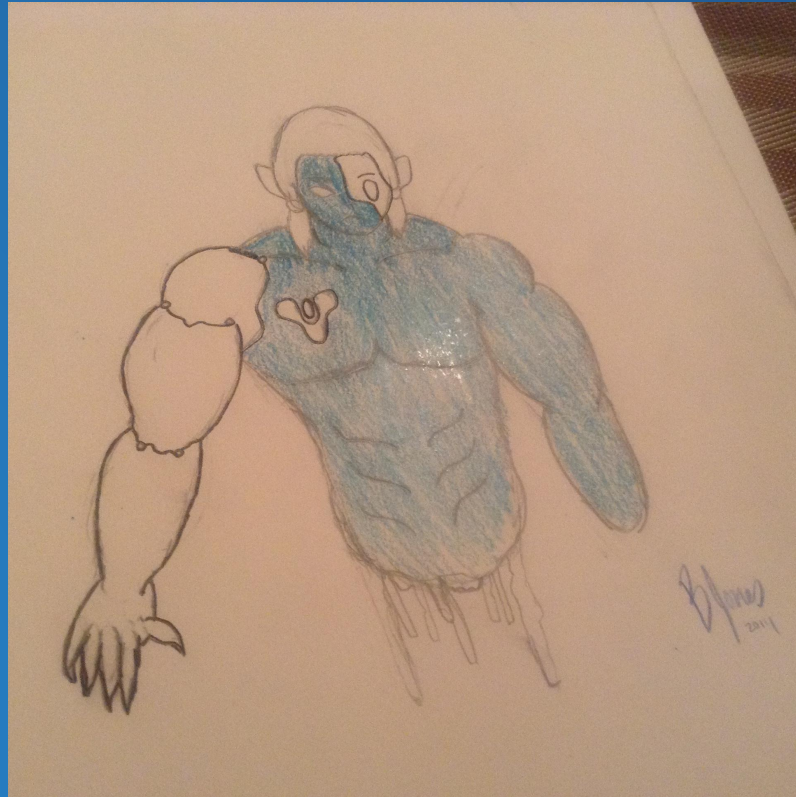

The image features a dark blue background with decorative geometric patterns on the left and right sides. These patterns consist of overlapping, colorful shapes in shades of yellow, magenta, cyan, and grey, arranged in a way that suggests movement and depth. The central text is written in a light cyan, cursive font.

# Brandon's Art Work

# My Tile sketch

My original picture