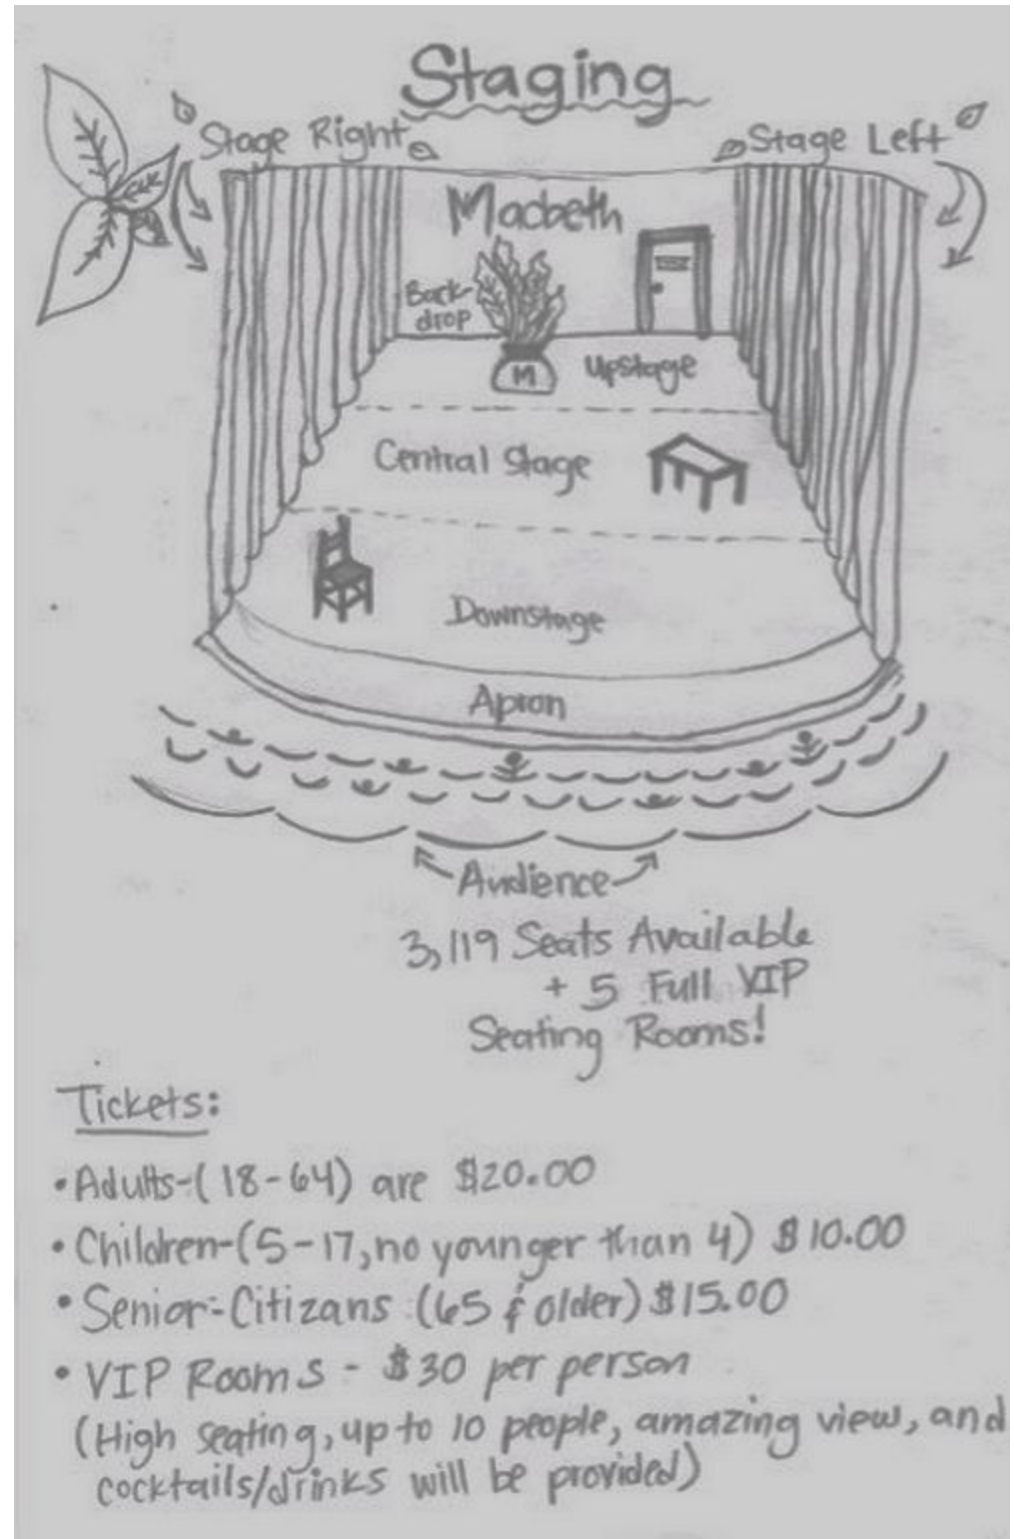

## To Release the Curse...

You must do the following... Spin around three (3) times, spitting over one's LEFT shoulder, and reciting a line from another play by Shakespeare. Another option could be leaving the theatre, spinning in circles and brushing yourself off, then saying "Macbeth" three times before coming in again.