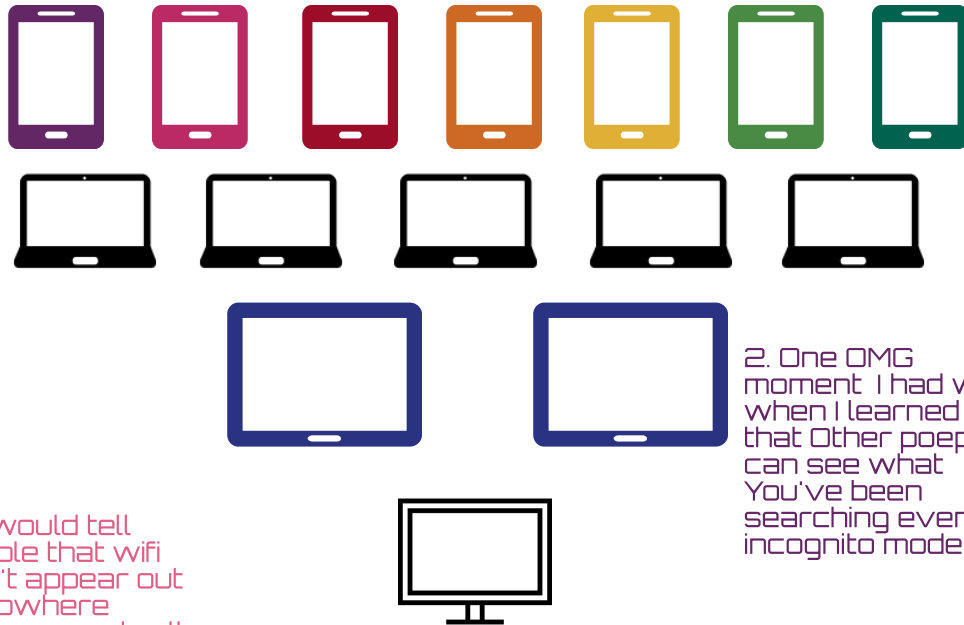

Wifi :  
Fios YL...

Items  
connected

To my WIFI

1. All of the devices that are connected to my wifi are 2 ipads, 5, laptops, 7 phones and 1 smart tv.

3. I would tell people that wifi didn't appear out of nowhere someone actually made it and you have to pay to get wifi.

2. One OMG moment I had was when I learned that Other poeple can see what You've been searching even in incognito mode.