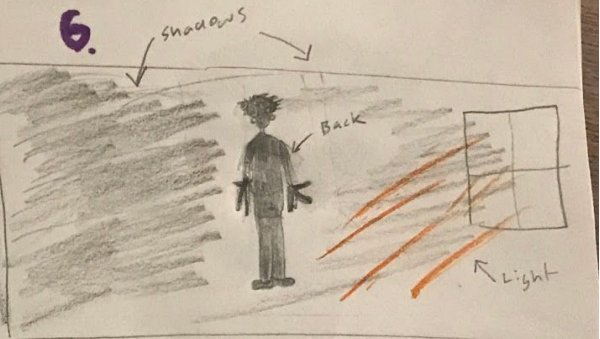

20th Century Fox Presents...

Edward's Scratch marks  
1.  
A  
Tim Burton  
Production

Introduction to the trailer

We used blood/Edward's scratch marks to symbolize the horror

2.

3.

4.

5.

Sound ONLY : Heartbeat! (4x)

6.

7.

8.

9.

Let me...  
"help" you,  
Kevin...  
I'm your  
"friend"

GET OFF  
OF ME!

10.