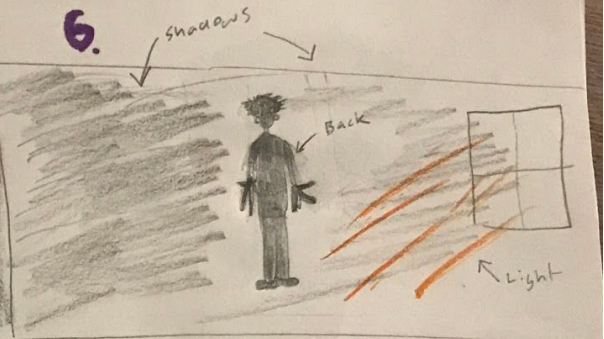

Introduction to the trailer

We used blood/Edward's scratch marks to symbolize the horror

2.

3.

4.

5.

Sound ONLY : Heartbeat! (4x)

6.

12.

EDWARD

SCISSOR HANDS

Scratch marks