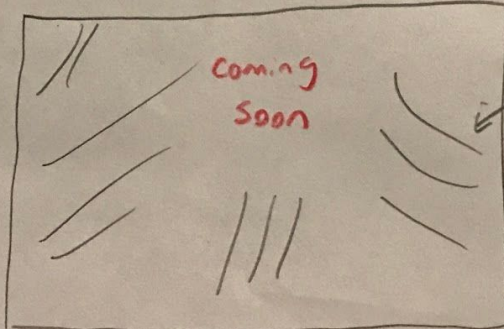

SCISSOR HANDS