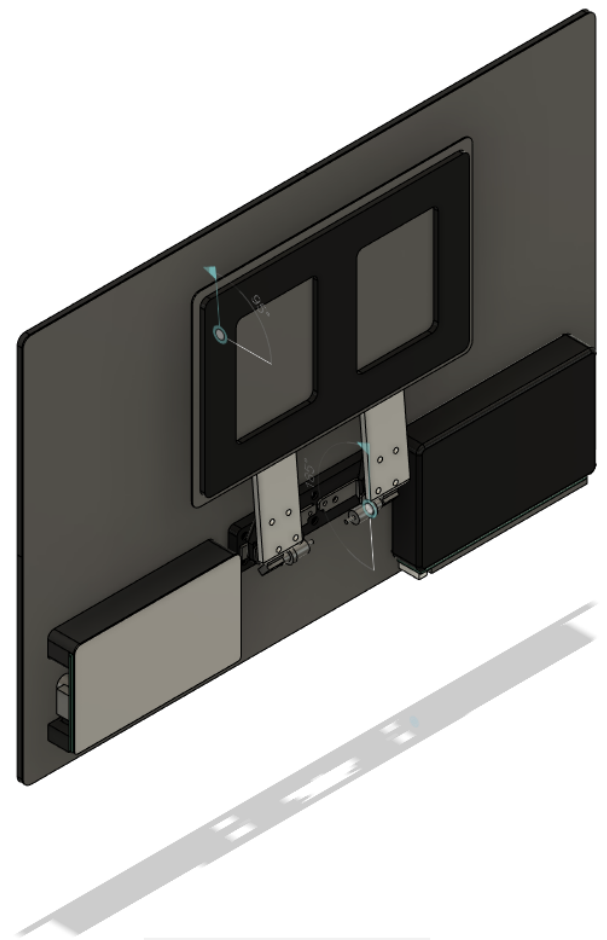

DESIGN

SOLID | SURFACE | SHEET METAL | TOOLS

CREATE | MODIFY | ASSEMBLE | CONSTRUCT | INSPECT | INSERT | SELECT

BROWSER

- Omen LCD V2 v26
 - Document Settings
 - Named Views
 - Origin
 - Joints
 - Sketches
 - LCD:1
 - Main enclosure:1
 - Controller board Assembly:1
 - Power Delivery Assembly:1
 - Hinge1:1
 - Hinge2:1
 - Top Stand:1
 - Bottom Hinge 1:1
 - Bottom Hinge 2:1
 - Baseplate:1

COMMENTS

Navigation icons: Pan, Rotate, Zoom, etc.

Timeline and view control icons: Previous, Next, Home, etc.

Data | People

Upload | New Folder | Settings

Capstone

- Heatsink Mod 1/30/21 [V5]
- Hinge Mount design 4/23/21 [V4]
- Hinge Mount design Drawing 4/23/21 [V2]
- Hinge Mount design Drawing mirrored 4/23/21 [V3]
- Omen LCD 2/17/21 [V10]
- Omen LCD V2 4/23/21 [V26]**

DESIGN

SOLID | SURFACE | SHEET METAL | TOOLS

CREATE | MODIFY | ASSEMBLE | CONSTRUCT | INSPECT | INSERT | SELECT | POSITION

BROWSER

- Omen LCD V2 v26
 - Document Settings
 - Named Views
 - Origin
 - Joints
 - Sketches
 - LCD:1
 - Main enclosure:1
 - Controller board Assembly:1
 - Power Delivery Assembly:1
 - Hinge1:1
 - Hinge2:1
 - Top Stand:1
 - Bottom Hinge 1:1
 - Bottom Hinge 2:1
 - Baseplate:1