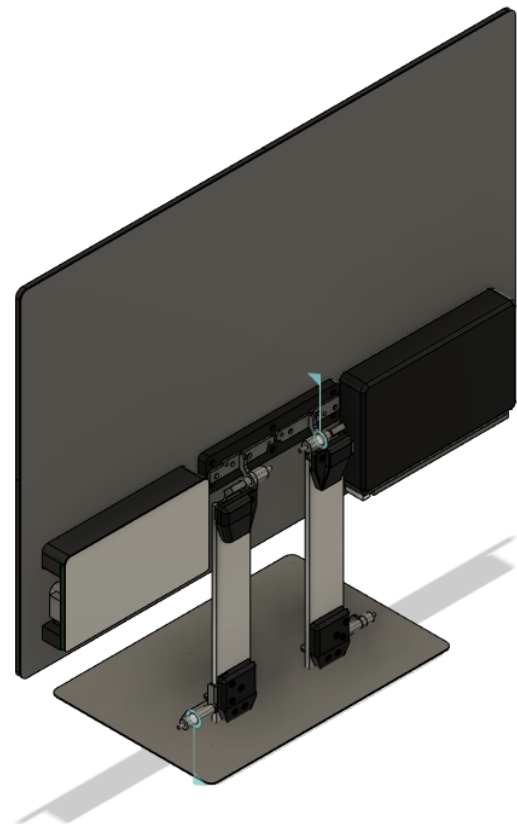

DESIGN

SOLID | SURFACE | SHEET METAL | TOOLS

CREATE | MODIFY | ASSEMBLE | CONSTRUCT | INSPECT | INSERT | SELECT

BROWSER

- Omen LCD V2 v26
 - Document Settings
 - Named Views
 - Origin
 - Joints
 - Sketches
 - LCD:1
 - Main enclosure:1
 - Controller board Assembly:1
 - Power Delivery Assembly:1
 - Hinge1:1
 - Hinge2:1
 - Top Stand:1
 - Bottom Hinge 1:1
 - Bottom Hinge 2:1
 - Baseplate:1

COMMENTS

Navigation icons: Pan, Rotate, Zoom, etc.

Main toolbar with various CAD tools and icons.

Data | People

Upload | New Folder | Settings

Capstone

- Heatsink Mod 1/30/21 V5
- Hinge Mount design 4/23/21 V4
- Hinge Mount design Drawing 4/23/21 V2
- Hinge Mount design Drawing mirrored 4/23/21 V3
- Omen LCD 2/17/21 V10
- Omen LCD V2 4/23/21 V26**